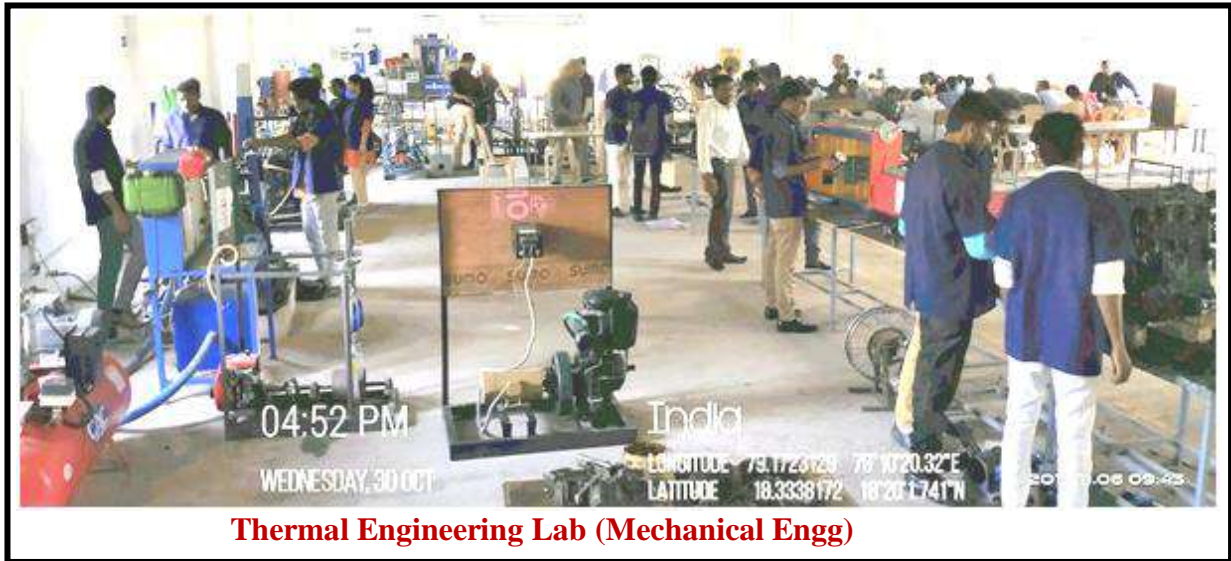

**Machine Tools Lab (Mechanical Engg) Size: 69.65 sqm**

**Seminar Hall:**

**Seminar Hall**

**Size: 252 sqm**

**Mechanical Lab**

**Thermal Engineering Lab (Mechanical Engg)**

**Computer Centre:**

**Computer Centre size: 150 sqm**