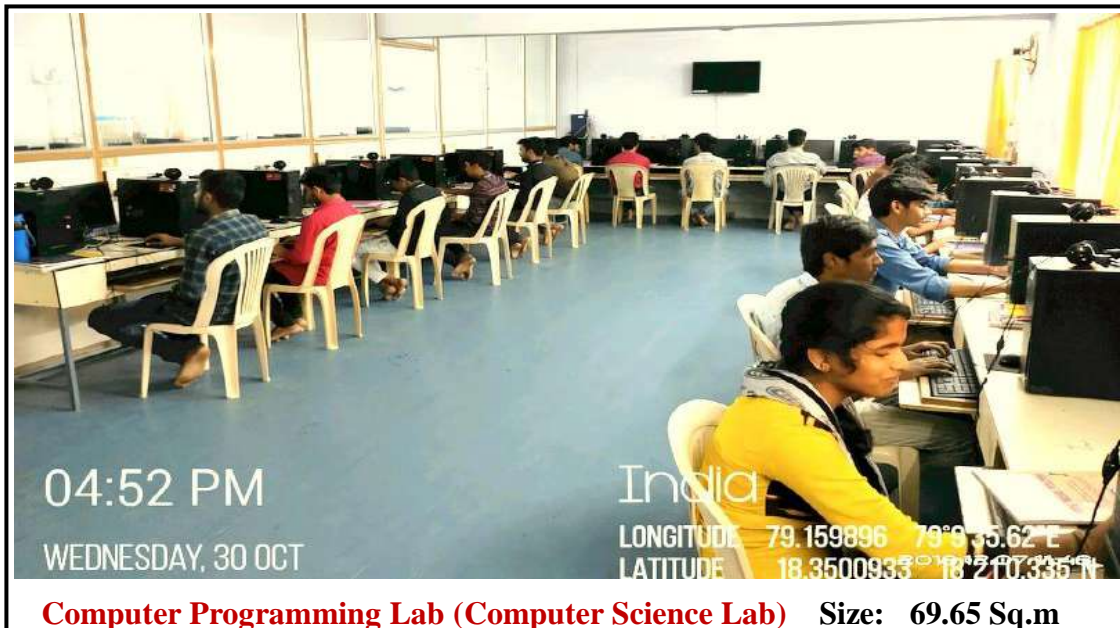

04:52 PM

WEDNESDAY, 30 OCT

India

LONGITUDE 79.159896 79°9'35.62"E
LATITUDE 18.3500933 18°21'0.335"N

2019.11.06 09:56

Computer Programming Lab (Computer Science Lab) Size: 69.65 Sq.m