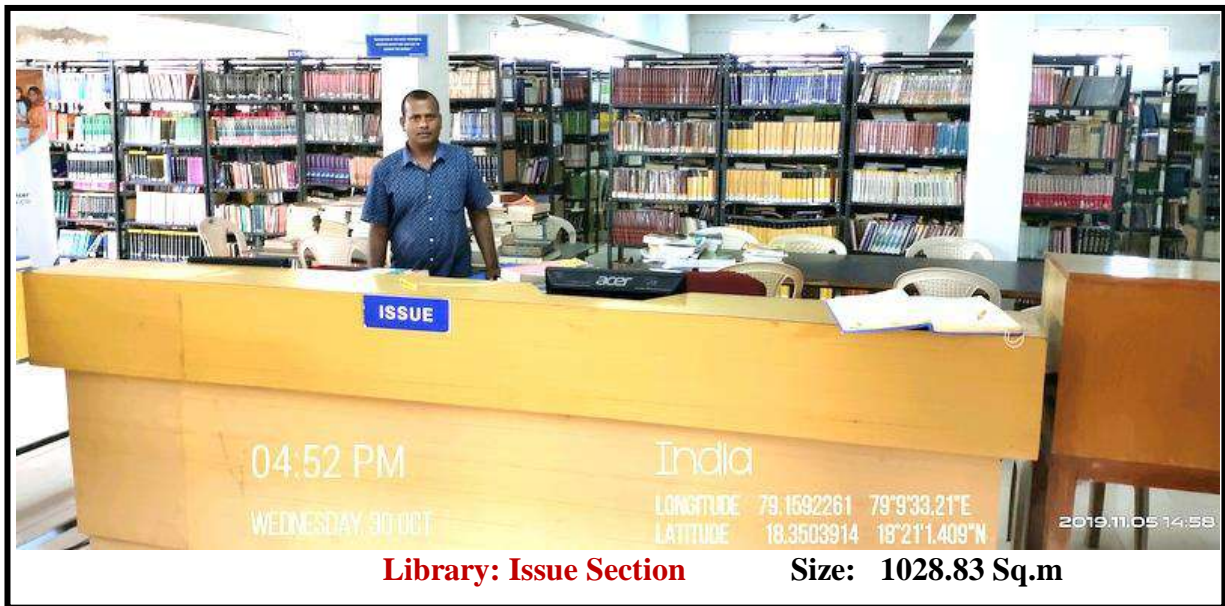

**ICT Classroom:**

**Library: Issue Section**

**Library: Issue Section**

**Size: 1028.83 Sq.m**

**Library: Reading Section**

**Library: Reading Section**

**Digital Library**

**Computing facility:**