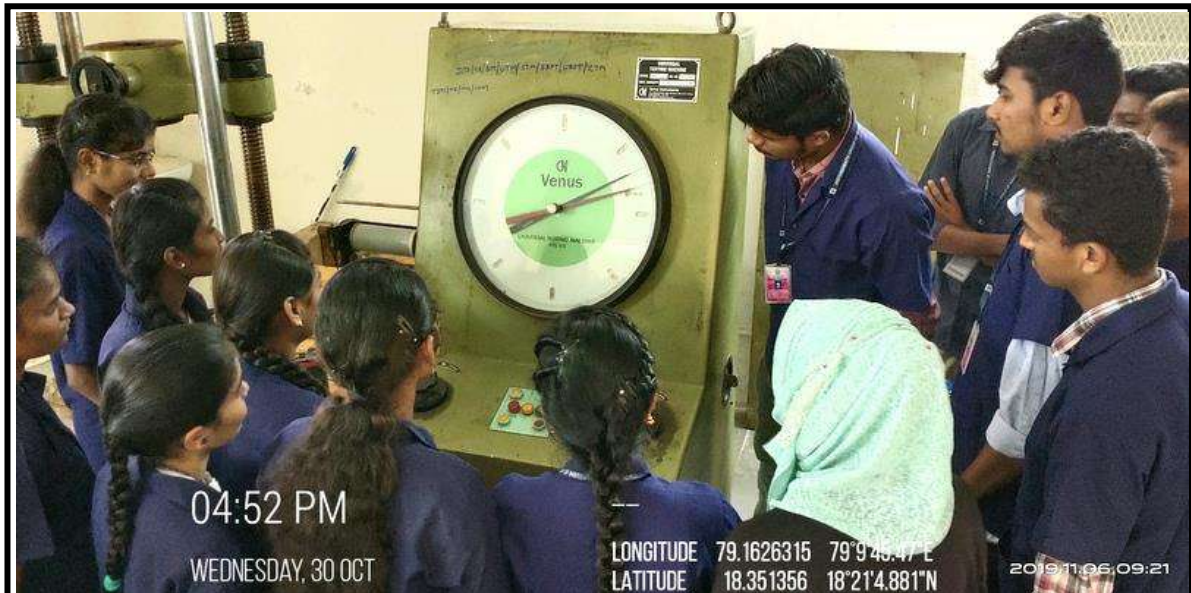

04:52 PM

WEDNESDAY, 30 OCT

LONGITUDE 79.1626315 79°9'45.47" E  
LATITUDE 18.351356 18°21'4.881" N

2019.11.06.09:21

**Strength of Materials Lab (Civil Engg) size: 69.65 sqm**

**Electrical Measurements Lab (EEE)**