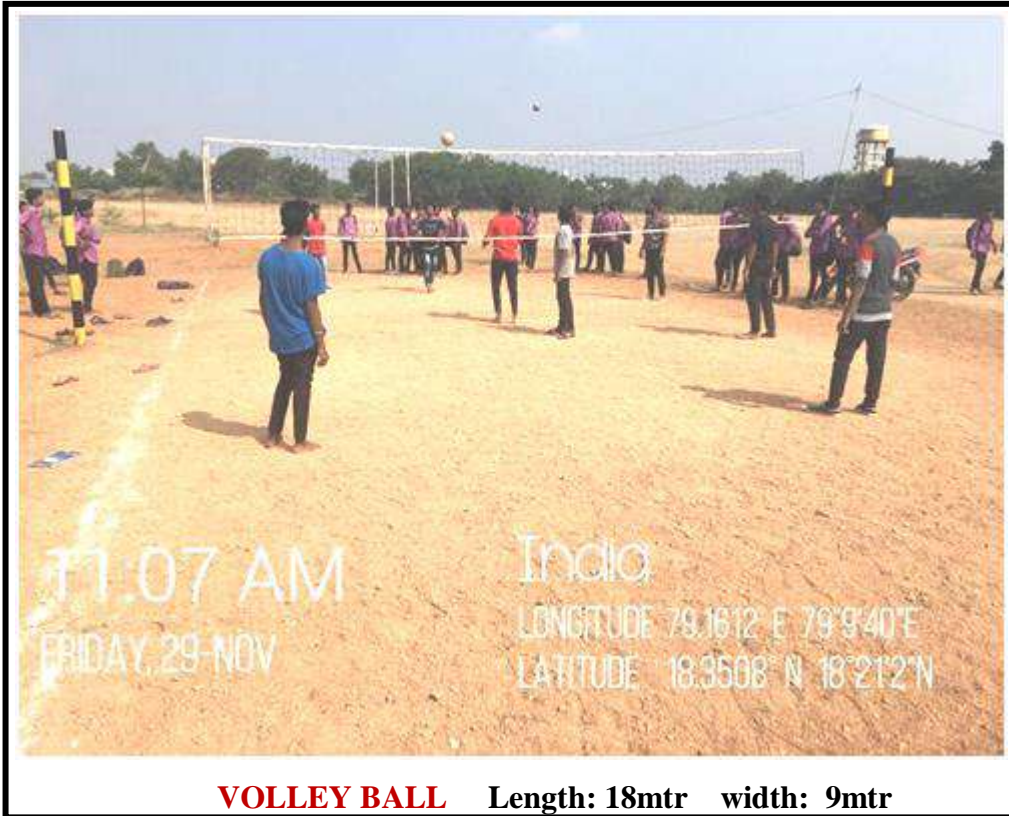

Outdoor Games Facilities

BASKET BALL Length: 28mtr width: 15mtr

BASKET BALL Length: 28mtr width: 15mtr

VOLLEY BALL

4:11 PM
FRIDAY, 22-NOV

India
LONGITUDE 79.1614° E 79°9'41"E
LATITUDE 18.3507° N 18°21'2"N

VOLLEY BALL Length: 18mtr width: 9mtr

04:52 PM
WEDNESDAY 30 OCT

India
LONGITUDE 79.1596223 79°9'34.64"E
LATITUDE 18.3502823 18°21'1.016"N

VOLLEY BALL Length: 18mtr width: 9mtr

4:35 PM
FRIDAY, 29 NOV

India
LONGITUDE 79°16'10"E 79°9'39"E
LATITUDE 18°35'15"N 18°21'5"N

BADMINTON

Length: 13.40 mtr width: 6.10mtr

Foot ball
12:05 PM
TUESDAY, 17 DEC

India
LONGITUDE 79.1617° E 79°9'42"E
LATITUDE 18.3512° N 18°21'4"N

Foot Ball

Length: 110 mtr width: 64mtr

3:19 PM
WEDNESDAY
27-NOV