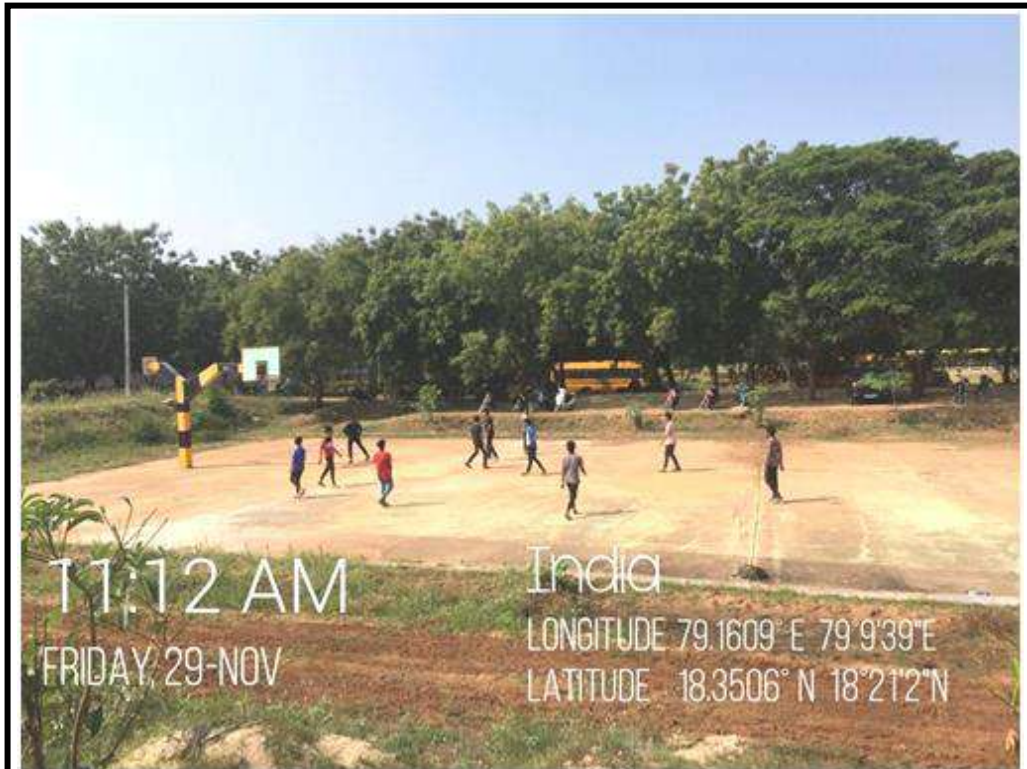

Outdoor Games Facilities

BASKET BALL Length: 28mtr width: 15mtr

BASKET BALL Length: 28mtr width: 15mtr

VOLLEY BALL

4:11 PM
FRIDAY, 22-NOV

India
LONGITUDE 79.1614° E 79°9'41"E
LATITUDE 18.3507° N 18°21'2"N

VOLLEY BALL Length: 18mtr width: 9mtr

04:52 PM
WEDNESDAY 30 OCT

India
LONGITUDE 79.1596223 79°9'34.64"E
LATITUDE 18.3502823 18°21'1.016"N

VOLLEY BALL Length: 18mtr width: 9mtr

4:35 PM
FRIDAY, 29 NOV

India
LONGITUDE 79°16'10"E 79°9'39"E
LATITUDE 18°35'15"N 18°21'5"N

BADMINTON

Length: 13.40 mtr width: 6.10mtr

Foot ball
12:05 PM
TUESDAY, 17 DEC

India
LONGITUDE 79.1617° E 79°9'42"E
LATITUDE 18.3512° N 18°21'4"N

Foot Ball

Length: 110 mtr width: 64mtr

3:19 PM
WEDNESDAY
27-NOV