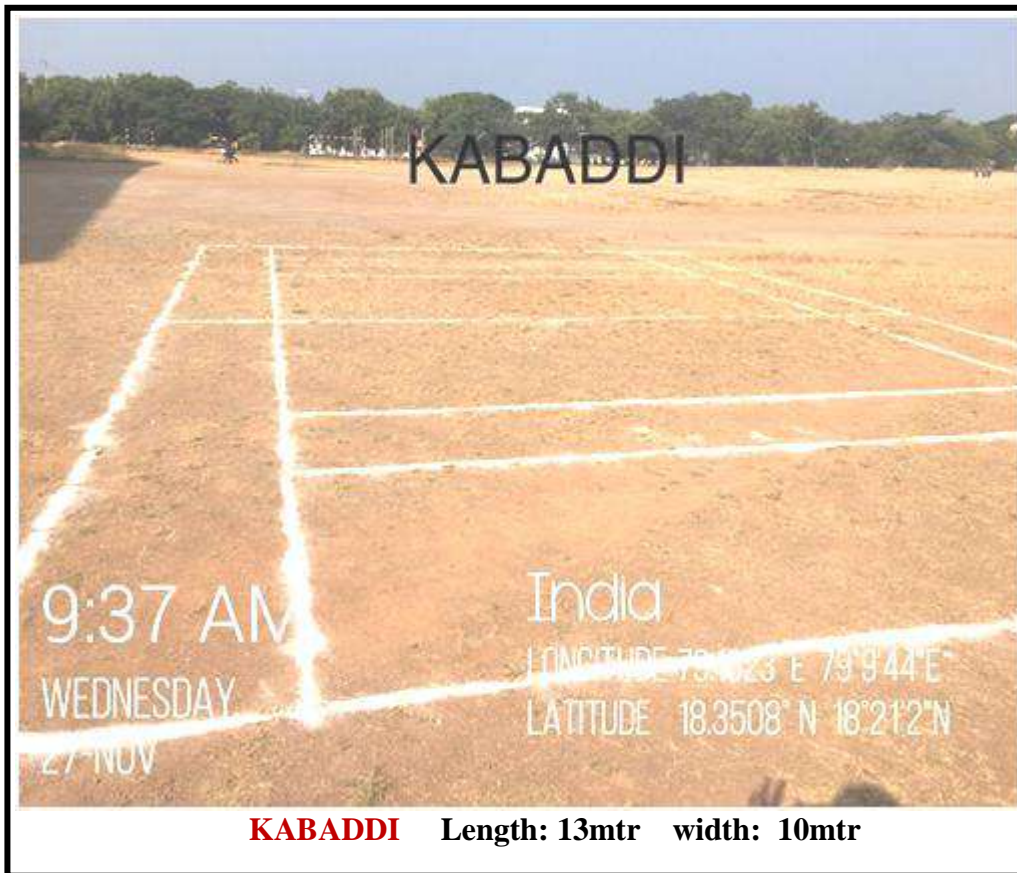

Outdoor Games Facilities

BASKET BALL Length: 28mtr width: 15mtr

BASKET BALL Length: 28mtr width: 15mtr

VOLLEY BALL

4:11 PM
FRIDAY, 22-NOV

India
LONGITUDE 79.1614° E 79°9'41"E
LATITUDE 18.3507° N 18°21'2"N

VOLLEY BALL Length: 18mtr width: 9mtr

04:52 PM
WEDNESDAY 30 OCT

India
LONGITUDE 79.1596223 79°9'34.64"E
LATITUDE 18.3502823 18°21'1.016"N

VOLLEY BALL Length: 18mtr width: 9mtr

4:35 PM
FRIDAY, 29 NOV

India
LONGITUDE 79°16'10"E 79°9'39"E
LATITUDE 18°35'15"N 18°21'5"N

BADMINTON

Length: 13.40 mtr width: 6.10mtr

Foot ball
12:05 PM
TUESDAY, 17 DEC

India
LONGITUDE 79.1617° E 79°9'42"E
LATITUDE 18.3512° N 18°21'4"N

Foot Ball

Length: 110 mtr width: 64mtr

3:19 PM
WEDNESDAY
27-NOV