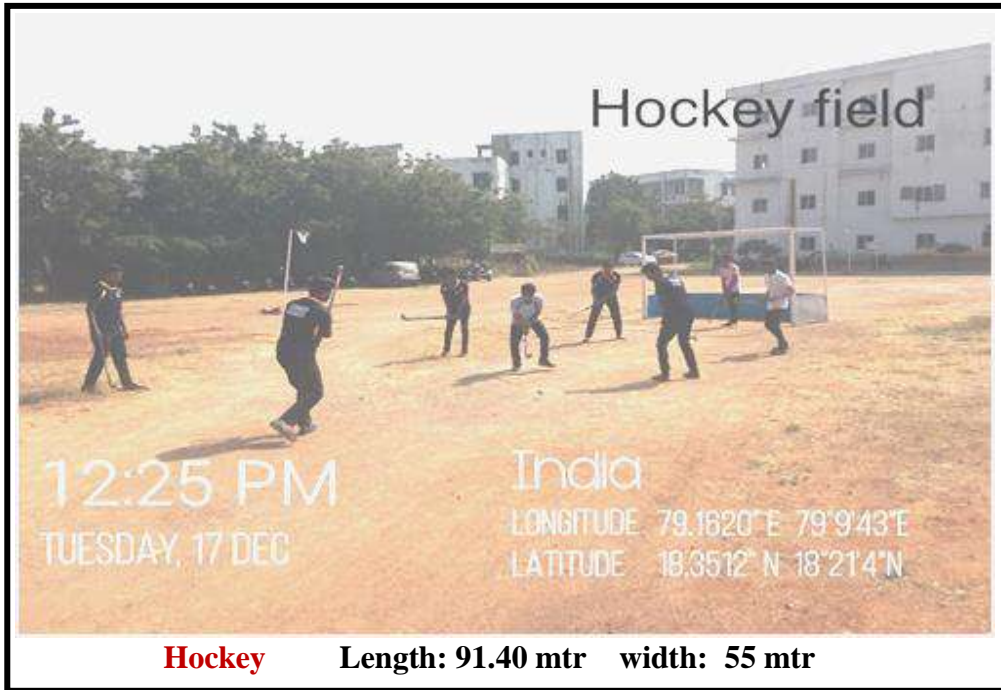

BADMINTON

Length: 13.40 mtr width: 6.10mtr

Foot ball
12:05 PM
TUESDAY, 17 DEC

India
LONGITUDE 79.1617° E 79°9'42"E
LATITUDE 18.3512° N 18°21'4"N

Foot Ball

Length: 110 mtr width: 64mtr

3:19 PM
WEDNESDAY
27-NOV